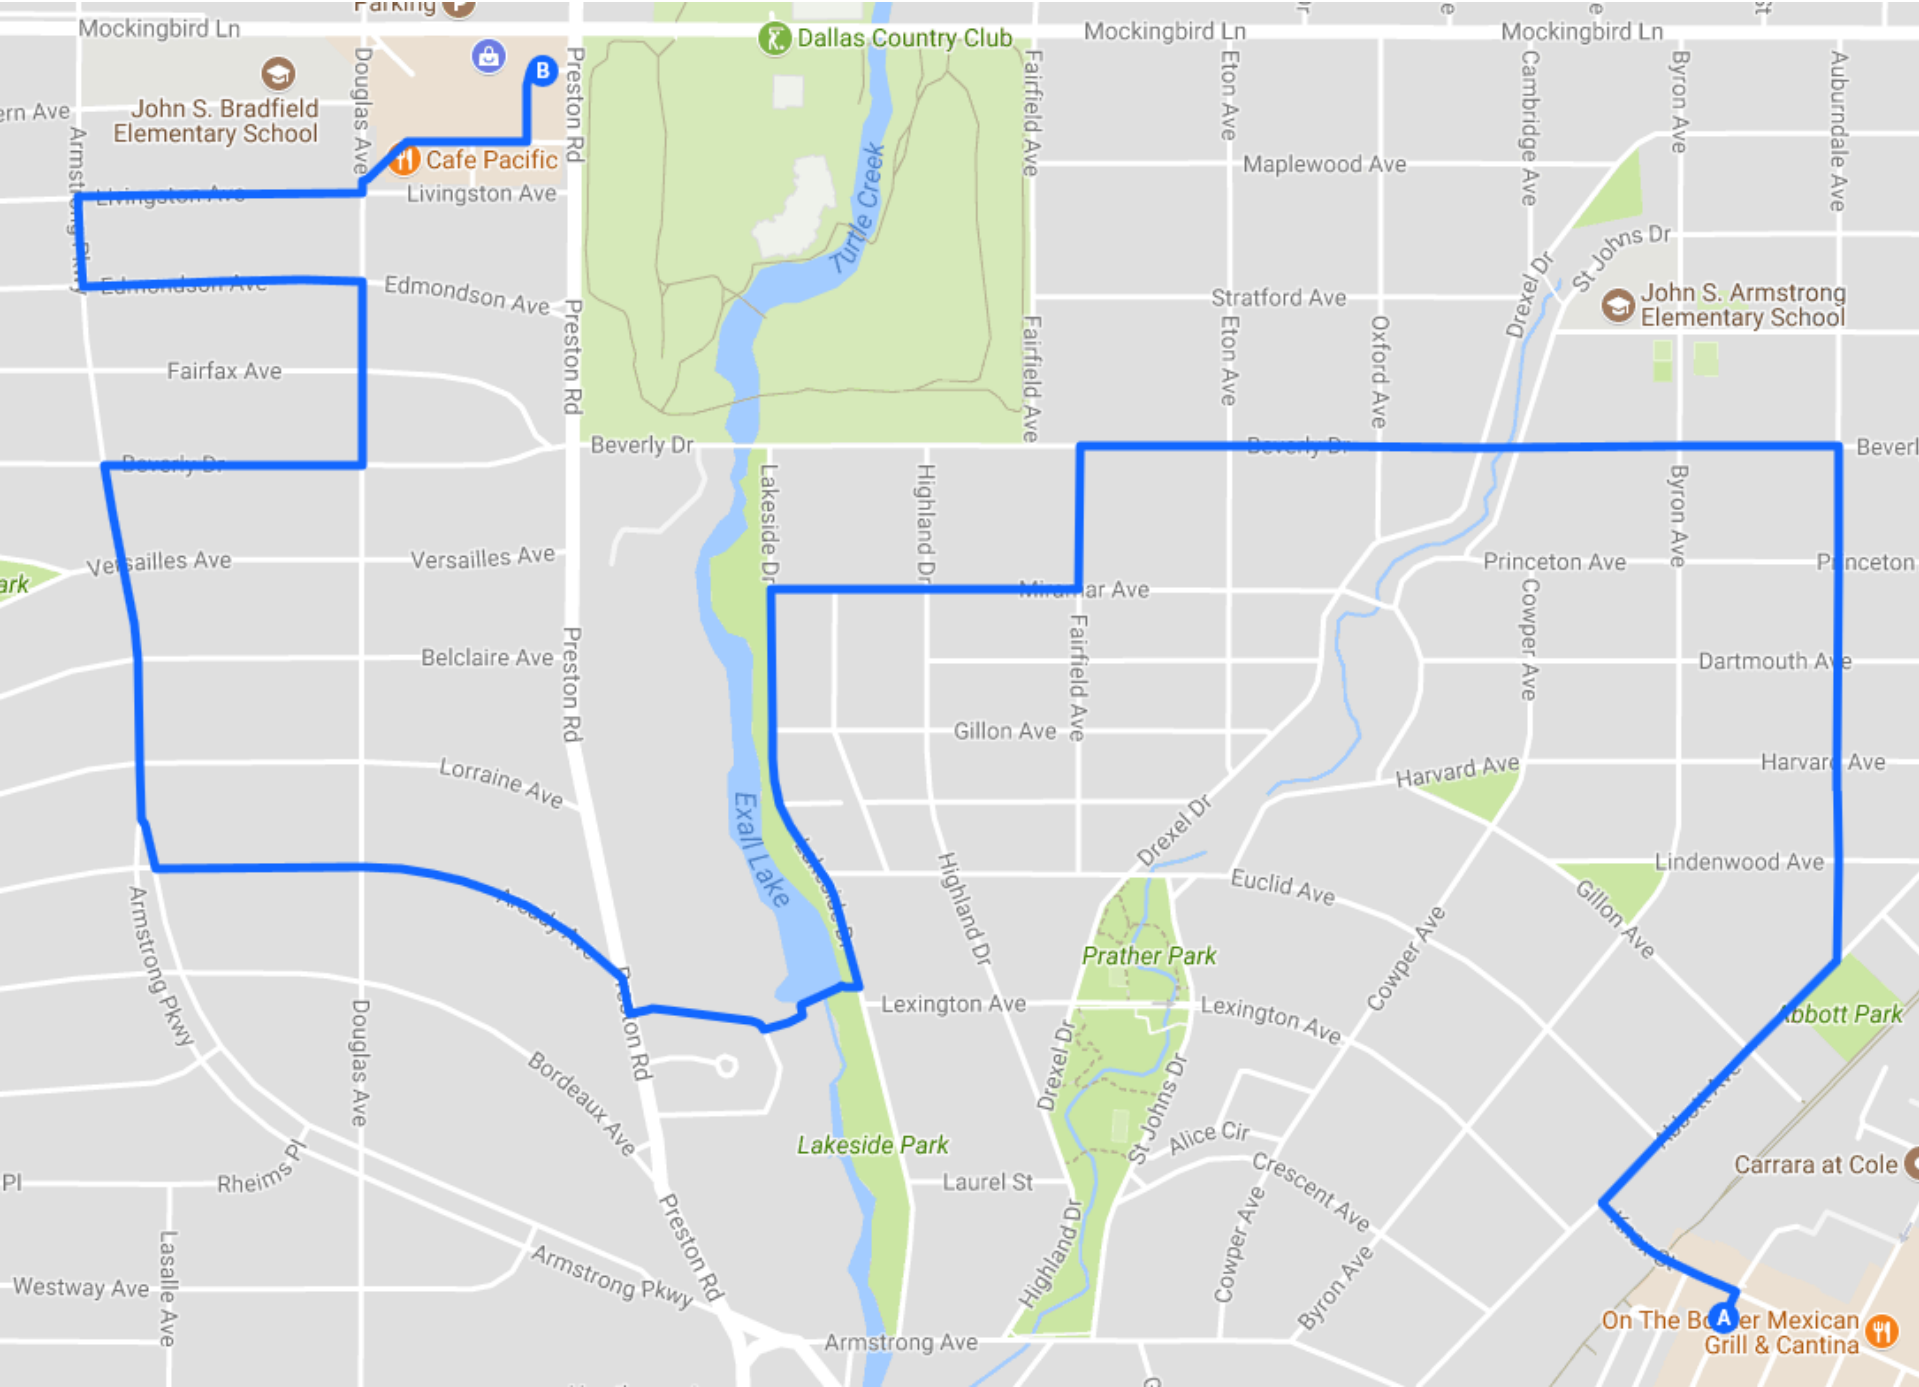

Troop 890 Christmas Light Hike Map 2017 – Route to Starbucks

Troop 890 Christmas Light Hike Map 2017 – Return Route